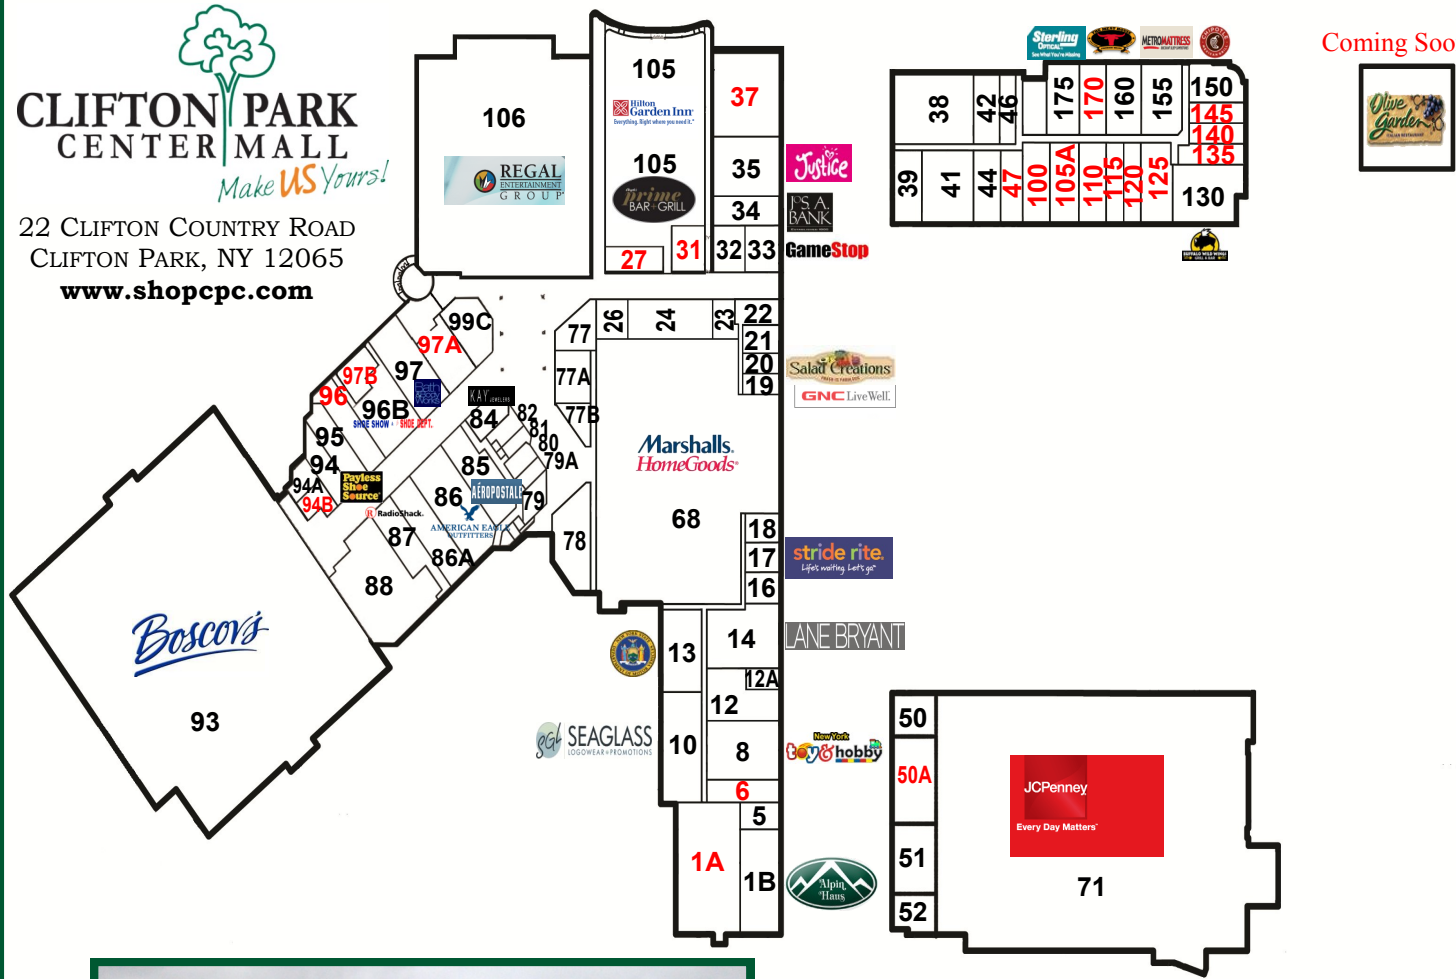

CLIFTON PARK CENTER MALL

Make US Yours!

22 CLIFTON COUNTRY ROAD
CLIFTON PARK, NY 12065
www.shopcpc.com

Coming Soon!